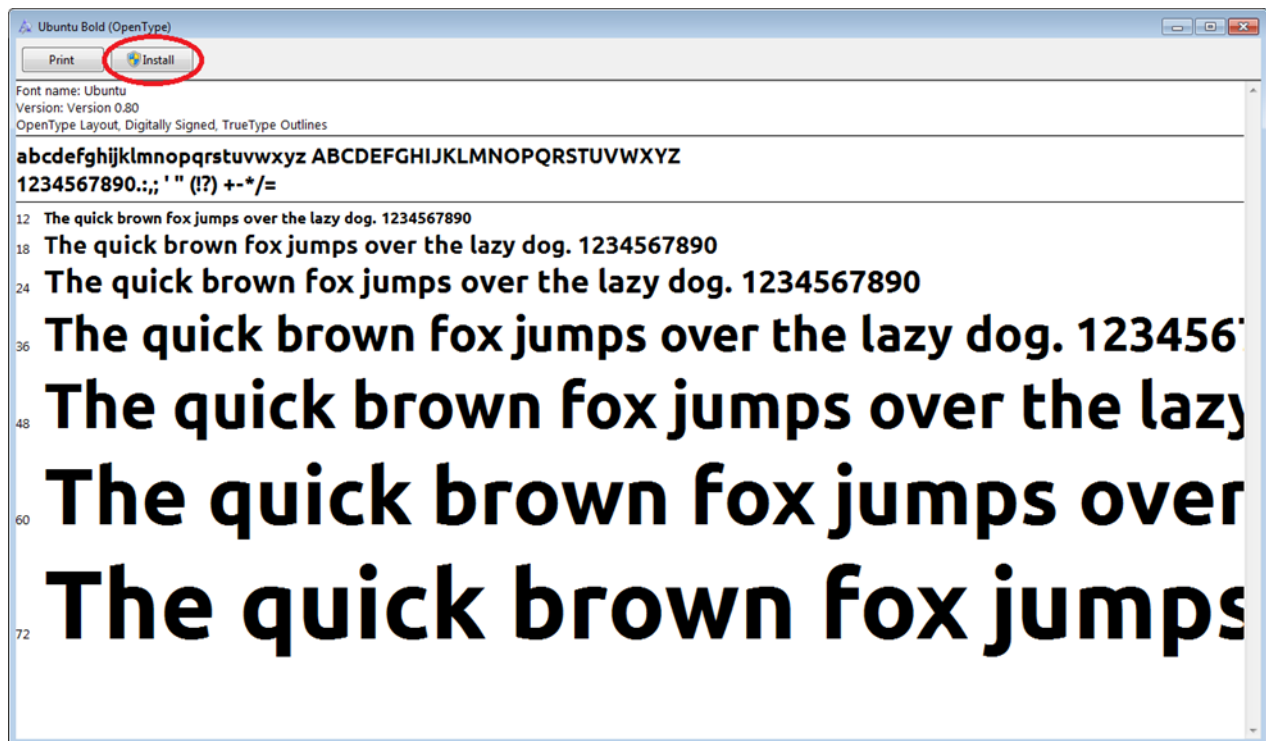

3. To install the complete Ubuntu font family, click on each file ending in .ttf.
4. Once opened click on the install button on the upper left hand side. (This will install one piece of the font family)

After you install all 13 files you will have the complete Ubuntu font family.