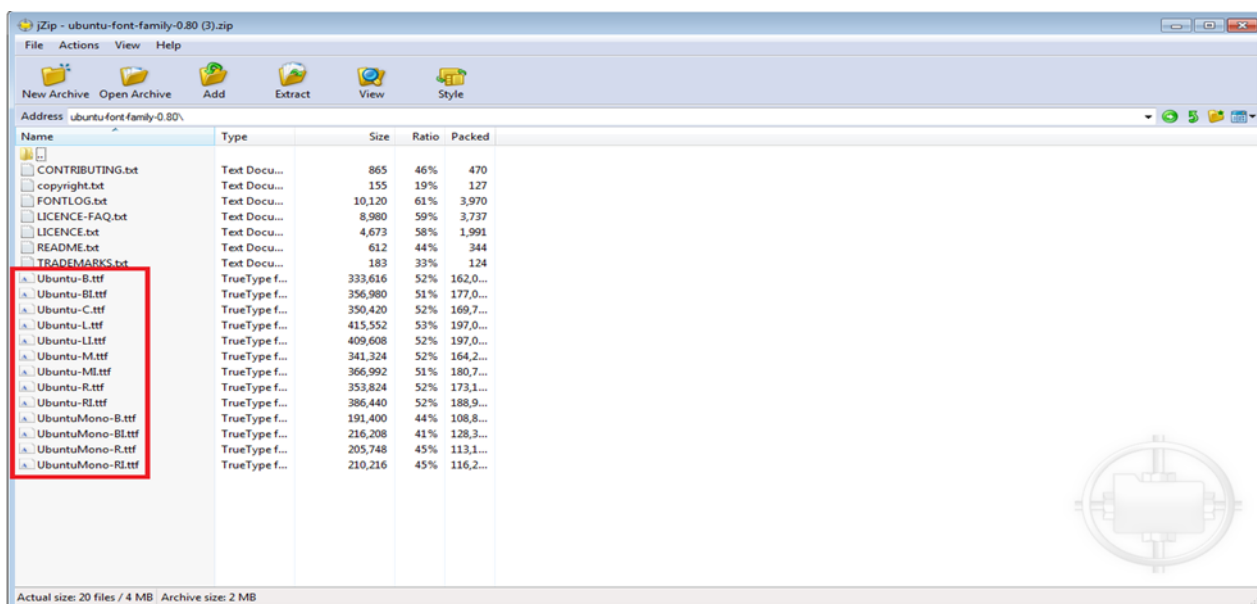

2. Click on the Download for Free button (Circled in red above)

- a. This will download a compressed font folder (Ubuntu-font-family-0.80) that you can open using any zip tool.
- b. Once you extract the folder to a location on your computer you will see 13 files that end in .tff (These 13 files make up the Ubuntu font family).